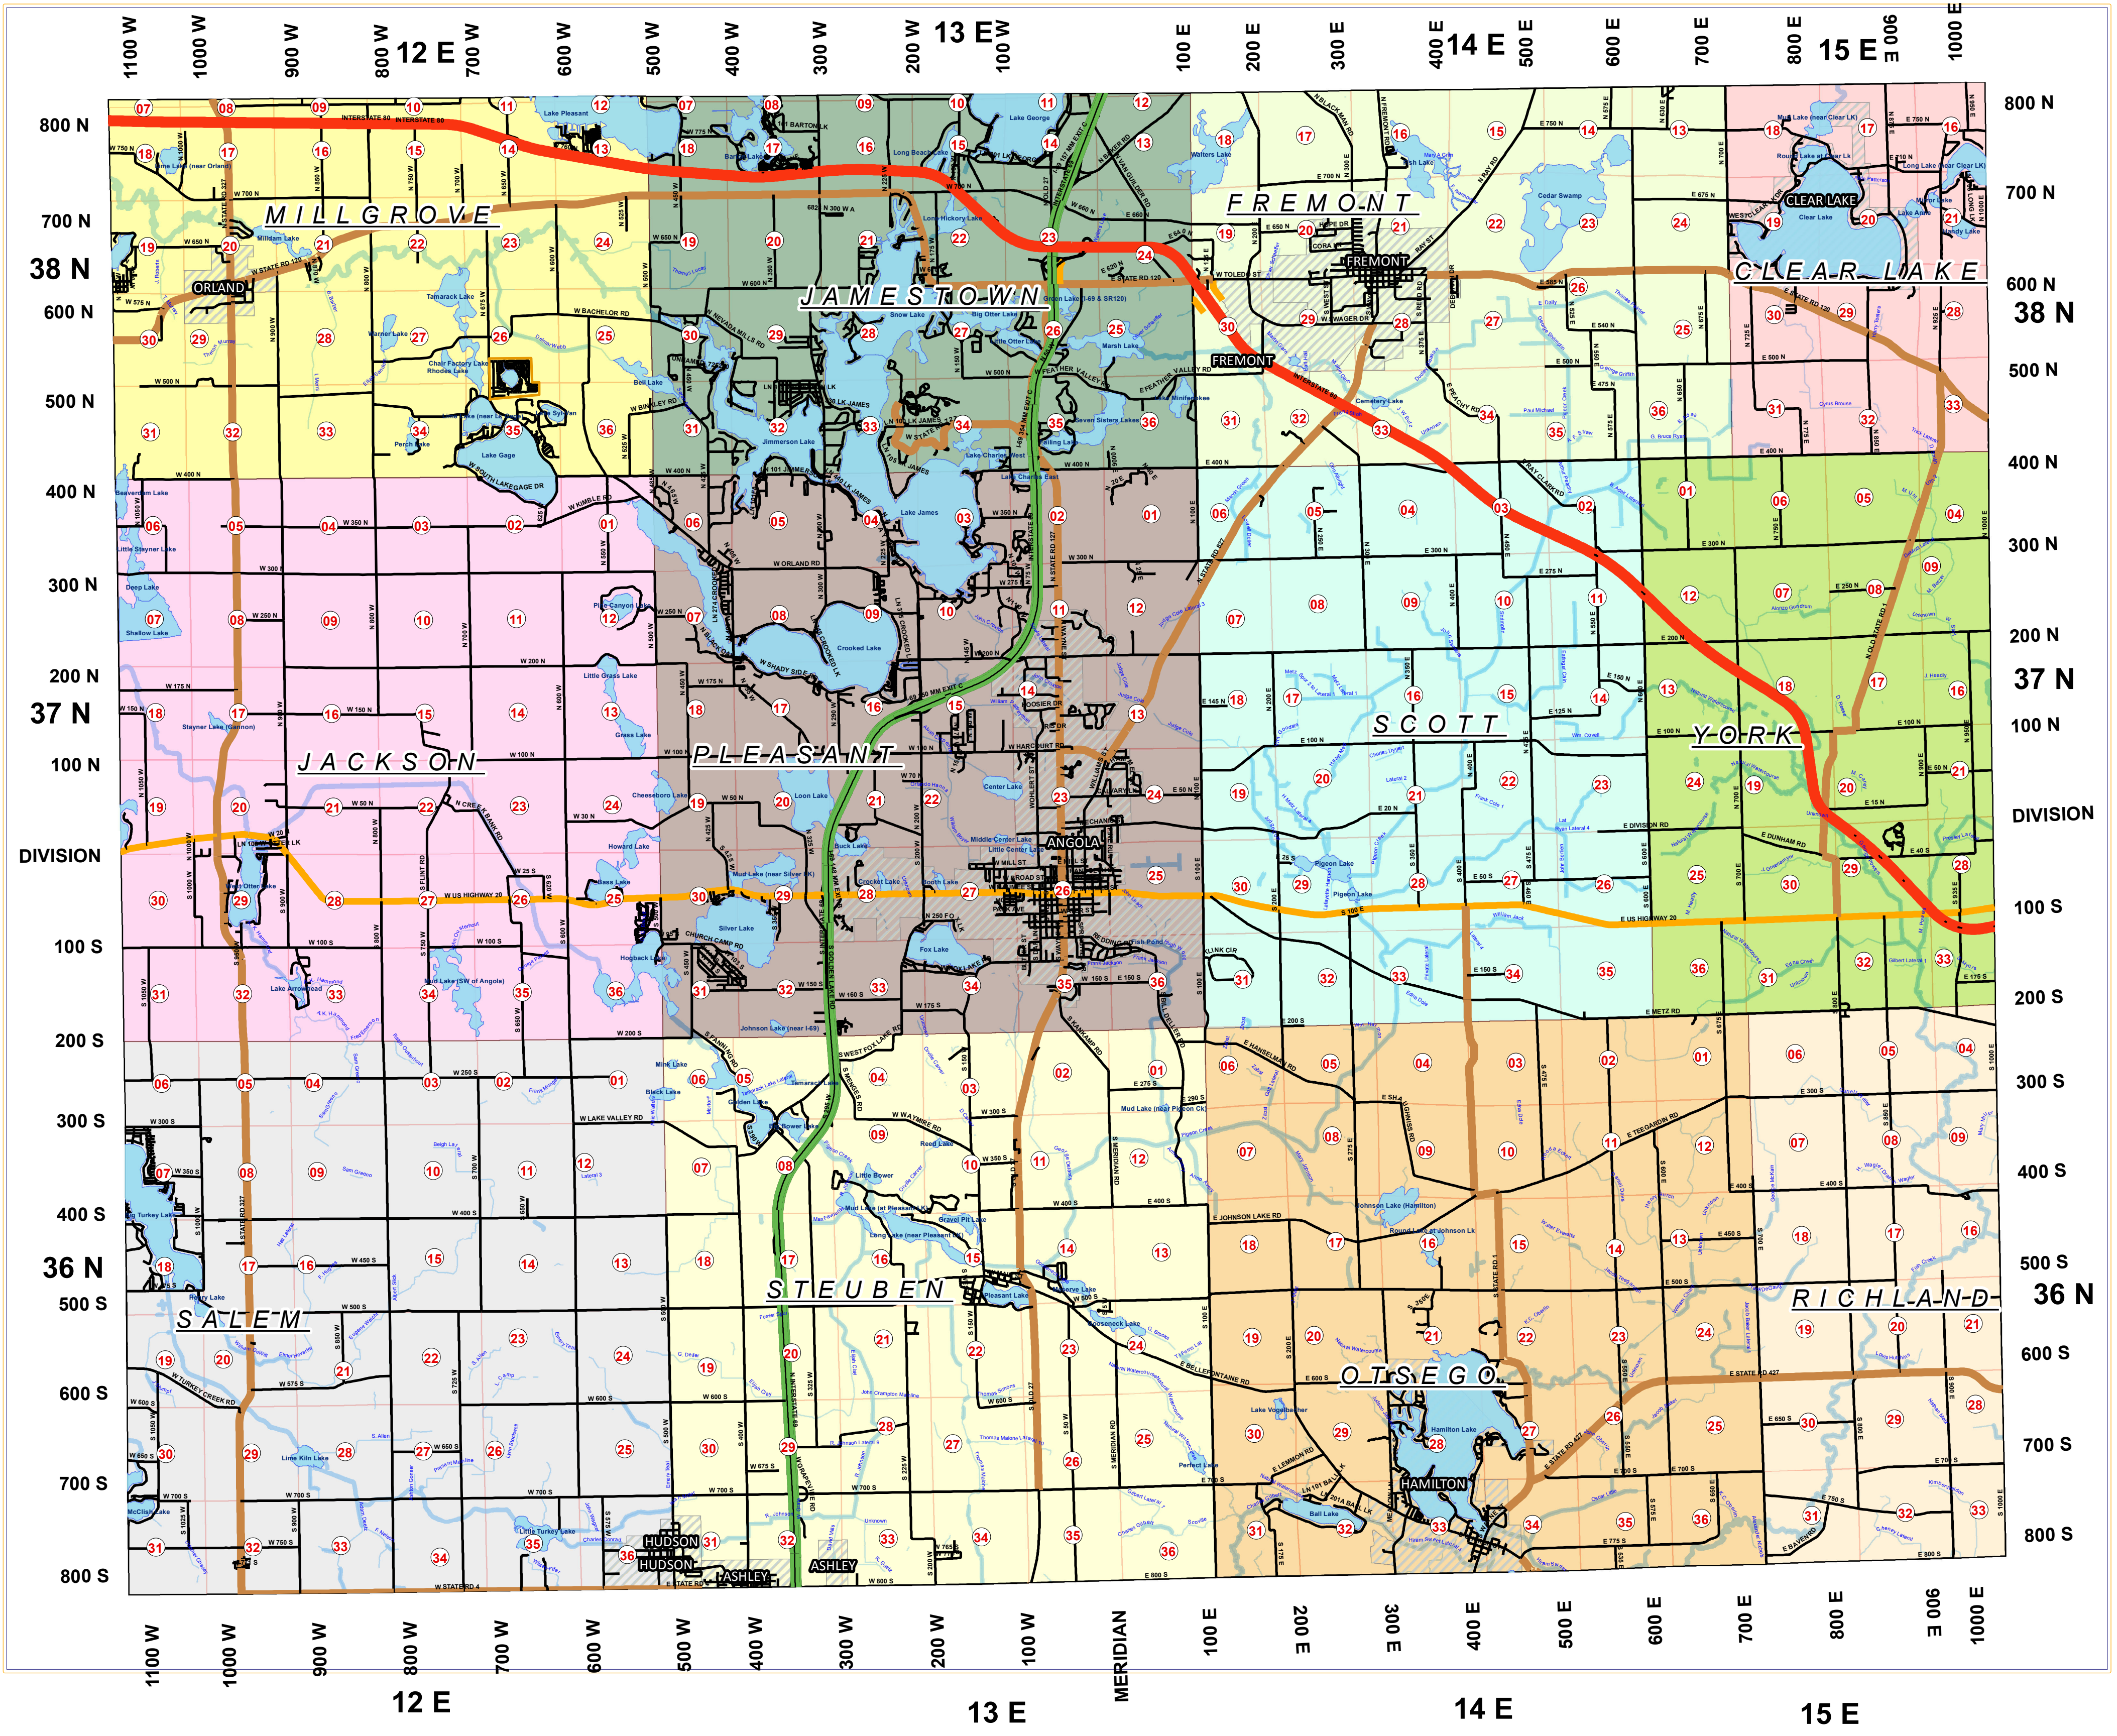

STEBUEN COUNTY, INDIANA

ROADS

- CLASS
- FEDERAL HWY
- IND
- ST HWY
- TOLL ROAD
- Lakes
- County
- Open Ditch
- River
- Stream

OTHER ROADS