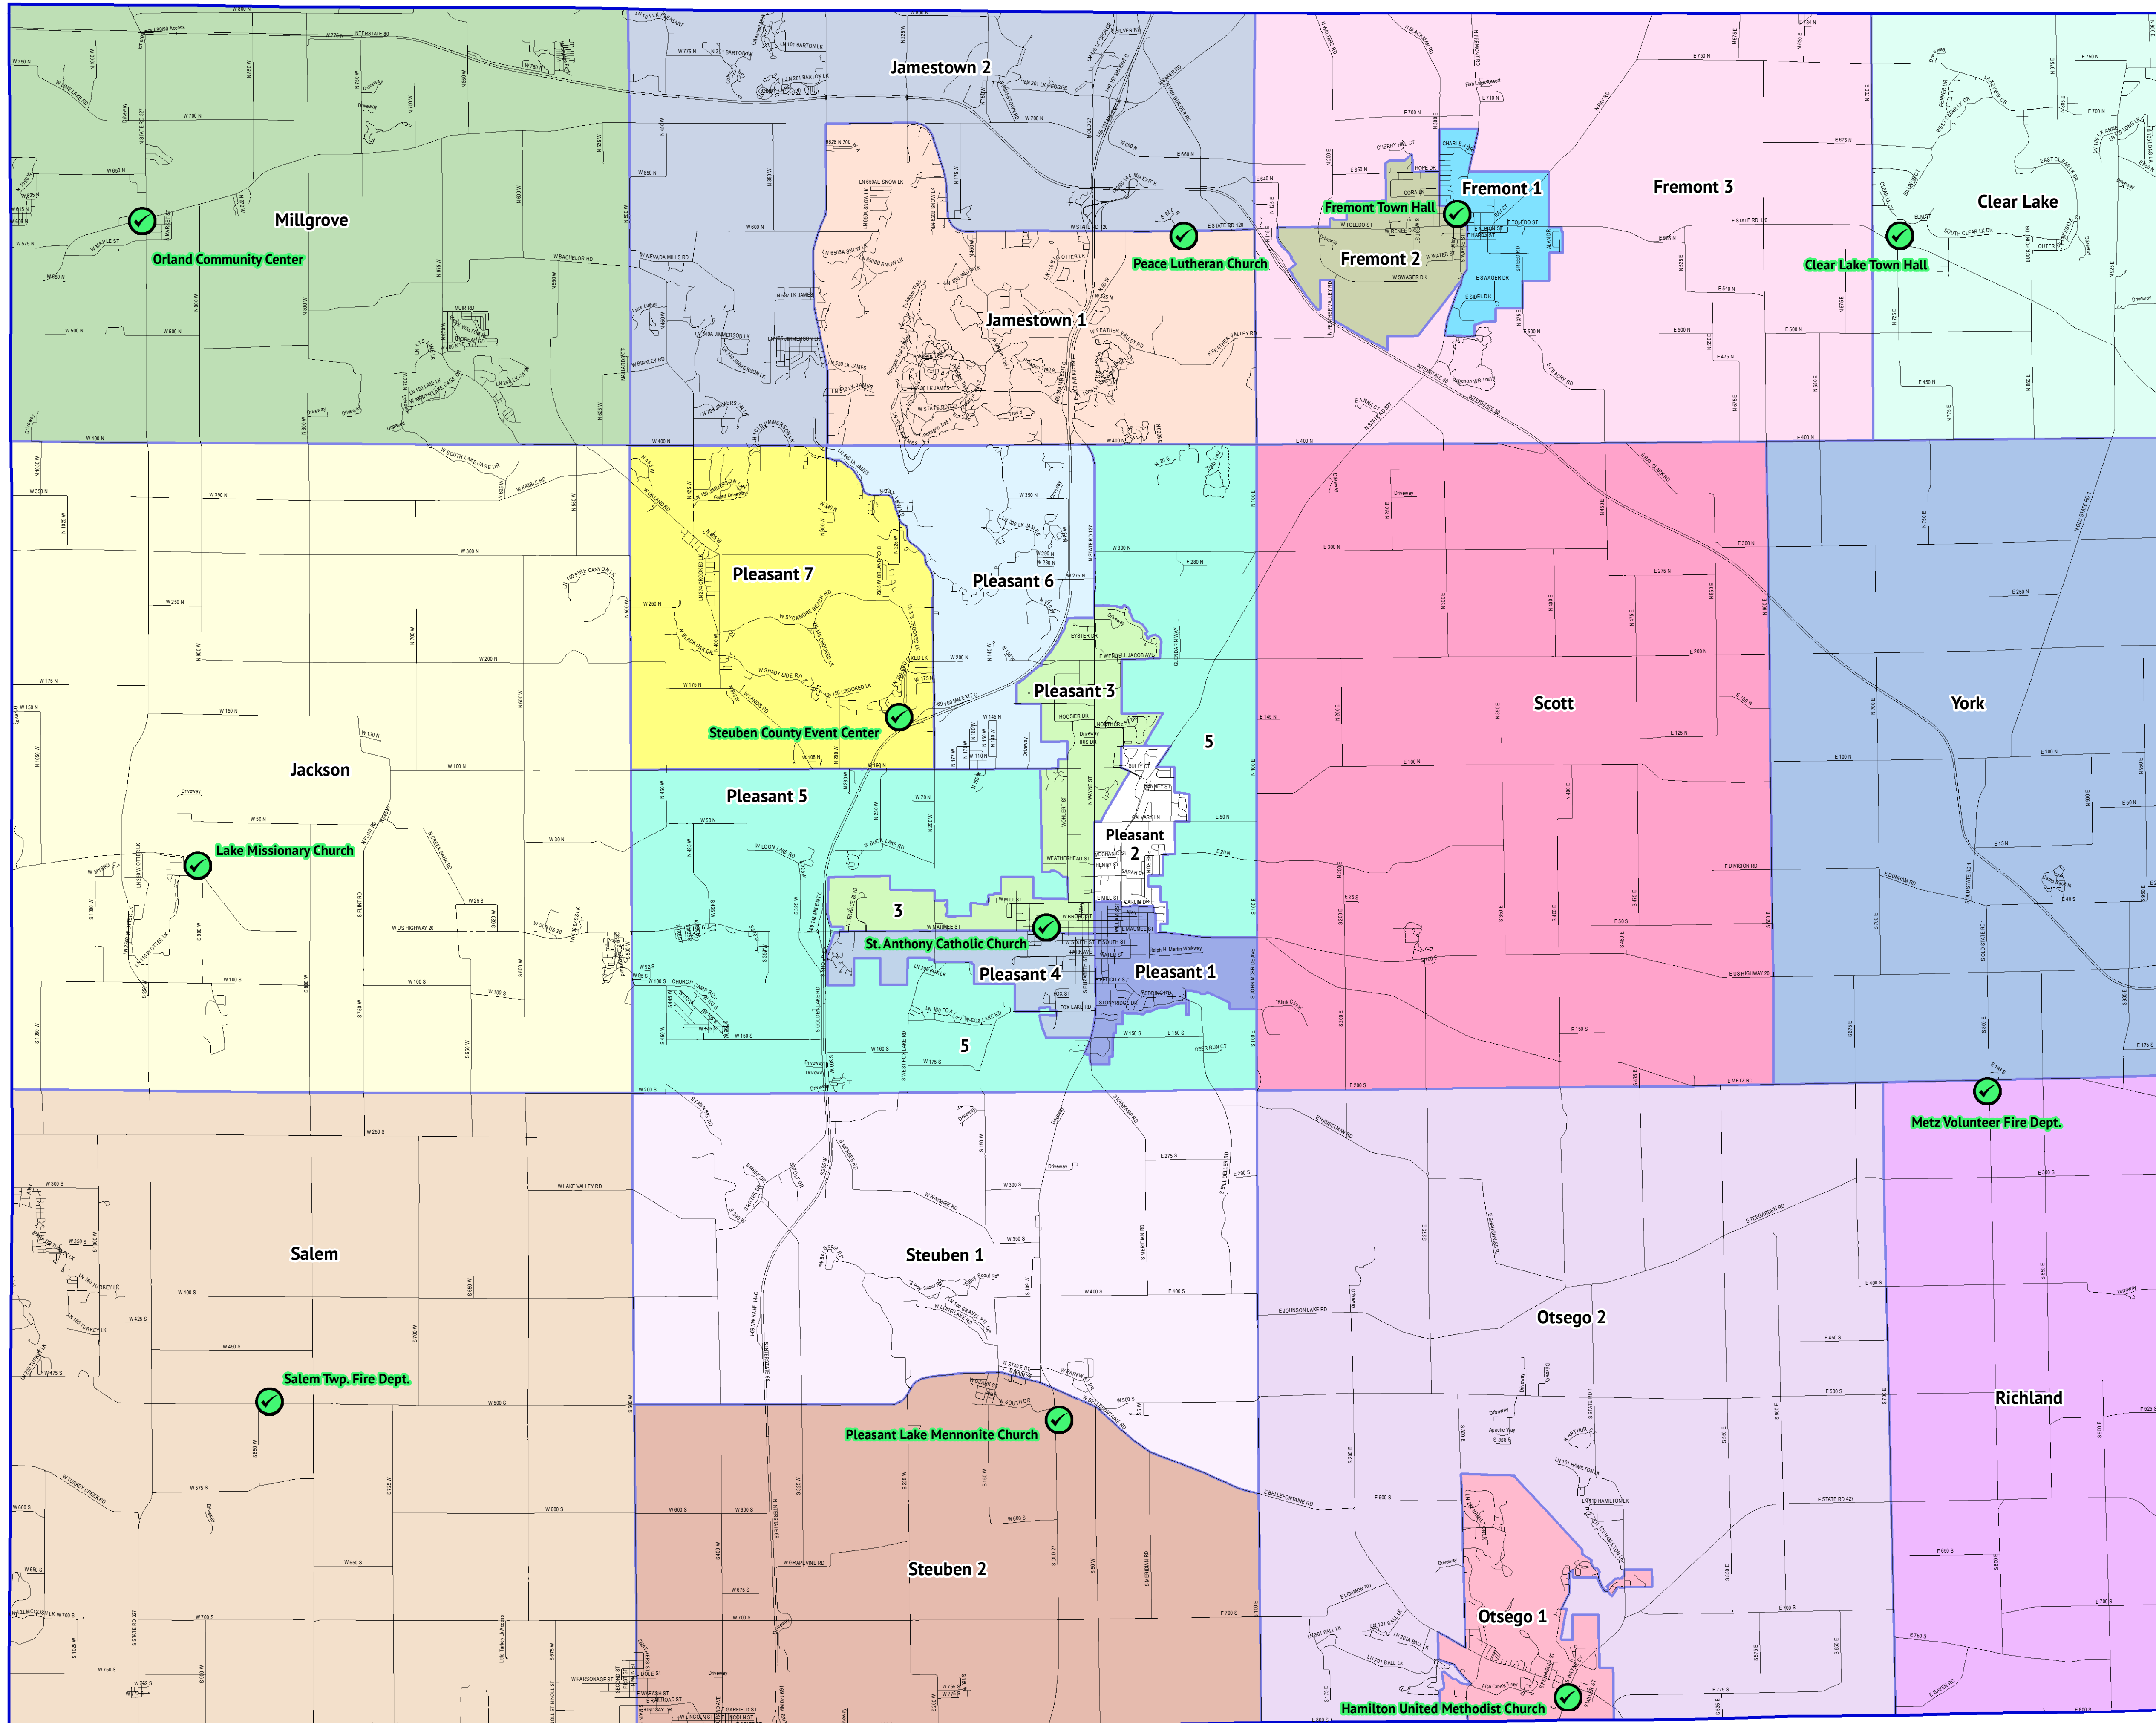

STEUBEN COUNTY VOTING PRECINCTS

Vote Centers

Precincts

- Clear Lake Twp
- Fremont Twp 1
- Fremont Twp 2
- Fremont Twp 3
- Jackson Twp
- Jamestown Twp 1
- Jamestown Twp 2
- Millgrove Twp
- Otsego Twp 1
- Otsego Twp 2
- Pleasant Twp 1
- Pleasant Twp 2
- Pleasant Twp 3
- Pleasant Twp 4
- Pleasant Twp 5
- Pleasant Twp 6
- Pleasant Twp 7
- Richland Twp
- Salem Twp
- Scott Twp
- Steuben Twp 1
- Steuben Twp 2
- York Twp

Vote Centers & Their Addresses

Clear Lake Town Hall	111 Geowets Dr Clear Lake, IN 46737
Fremont Town Hall	205 N Tolford St Fremont, IN 46737
Fremont Town Hall	205 N Tolford St Fremont, IN 46737
Fremont Town Hall	205 N Tolford St Fremont, IN 46737
Lake Missionary Church	9030 W US Highway 20 Angola, IN 46703
Peace Lutheran Church	355 E State Rd 120 Fremont, IN 46737
Peace Lutheran Church	355 E State Rd 120 Fremont, IN 46737
Orland Community Center	9535 W State Rd 120 Orland, IN 46776
Hamilton United Methodist Church	7780 S Wayne St Hamilton, IN 46742
Hamilton United Methodist Church	7780 S Wayne St Hamilton, IN 46742
St. Anthony Catholic Church	700 W Maumee St Angola, IN 46703
St. Anthony Catholic Church	700 W Maumee St Angola, IN 46703
St. Anthony Catholic Church	700 W Maumee St Angola, IN 46703
St. Anthony Catholic Church	700 W Maumee St Angola, IN 46703
St. Anthony Catholic Church	700 W Maumee St Angola, IN 46703
St. Anthony Catholic Church	700 W Maumee St Angola, IN 46703
Steuben County Event Center	100 LN 101B Crooked Lk Angola, IN 46703
Steuben County Event Center	100 LN 101B Crooked Lk Angola, IN 46703
Metz Volunteer Fire Dept.	2105 S 800 E Angola, IN 46703
Salem Township Fire Dept.	8404 W 500 S Hudson, IN 46747
St. Anthony Catholic Church	700 W Maumee St Angola, IN 46703
Pleasant Lake Mennonite Church	5142 S Old US 27 Pleasant Lake, IN 46779
Pleasant Lake Mennonite Church	5142 S Old US 27 Pleasant Lake, IN 46779
Metz Volunteer Fire Dept.	2105 S 800 E Angola, IN 46703

Map published on 9/25/2018
by the Steuben County GIS Coordinator