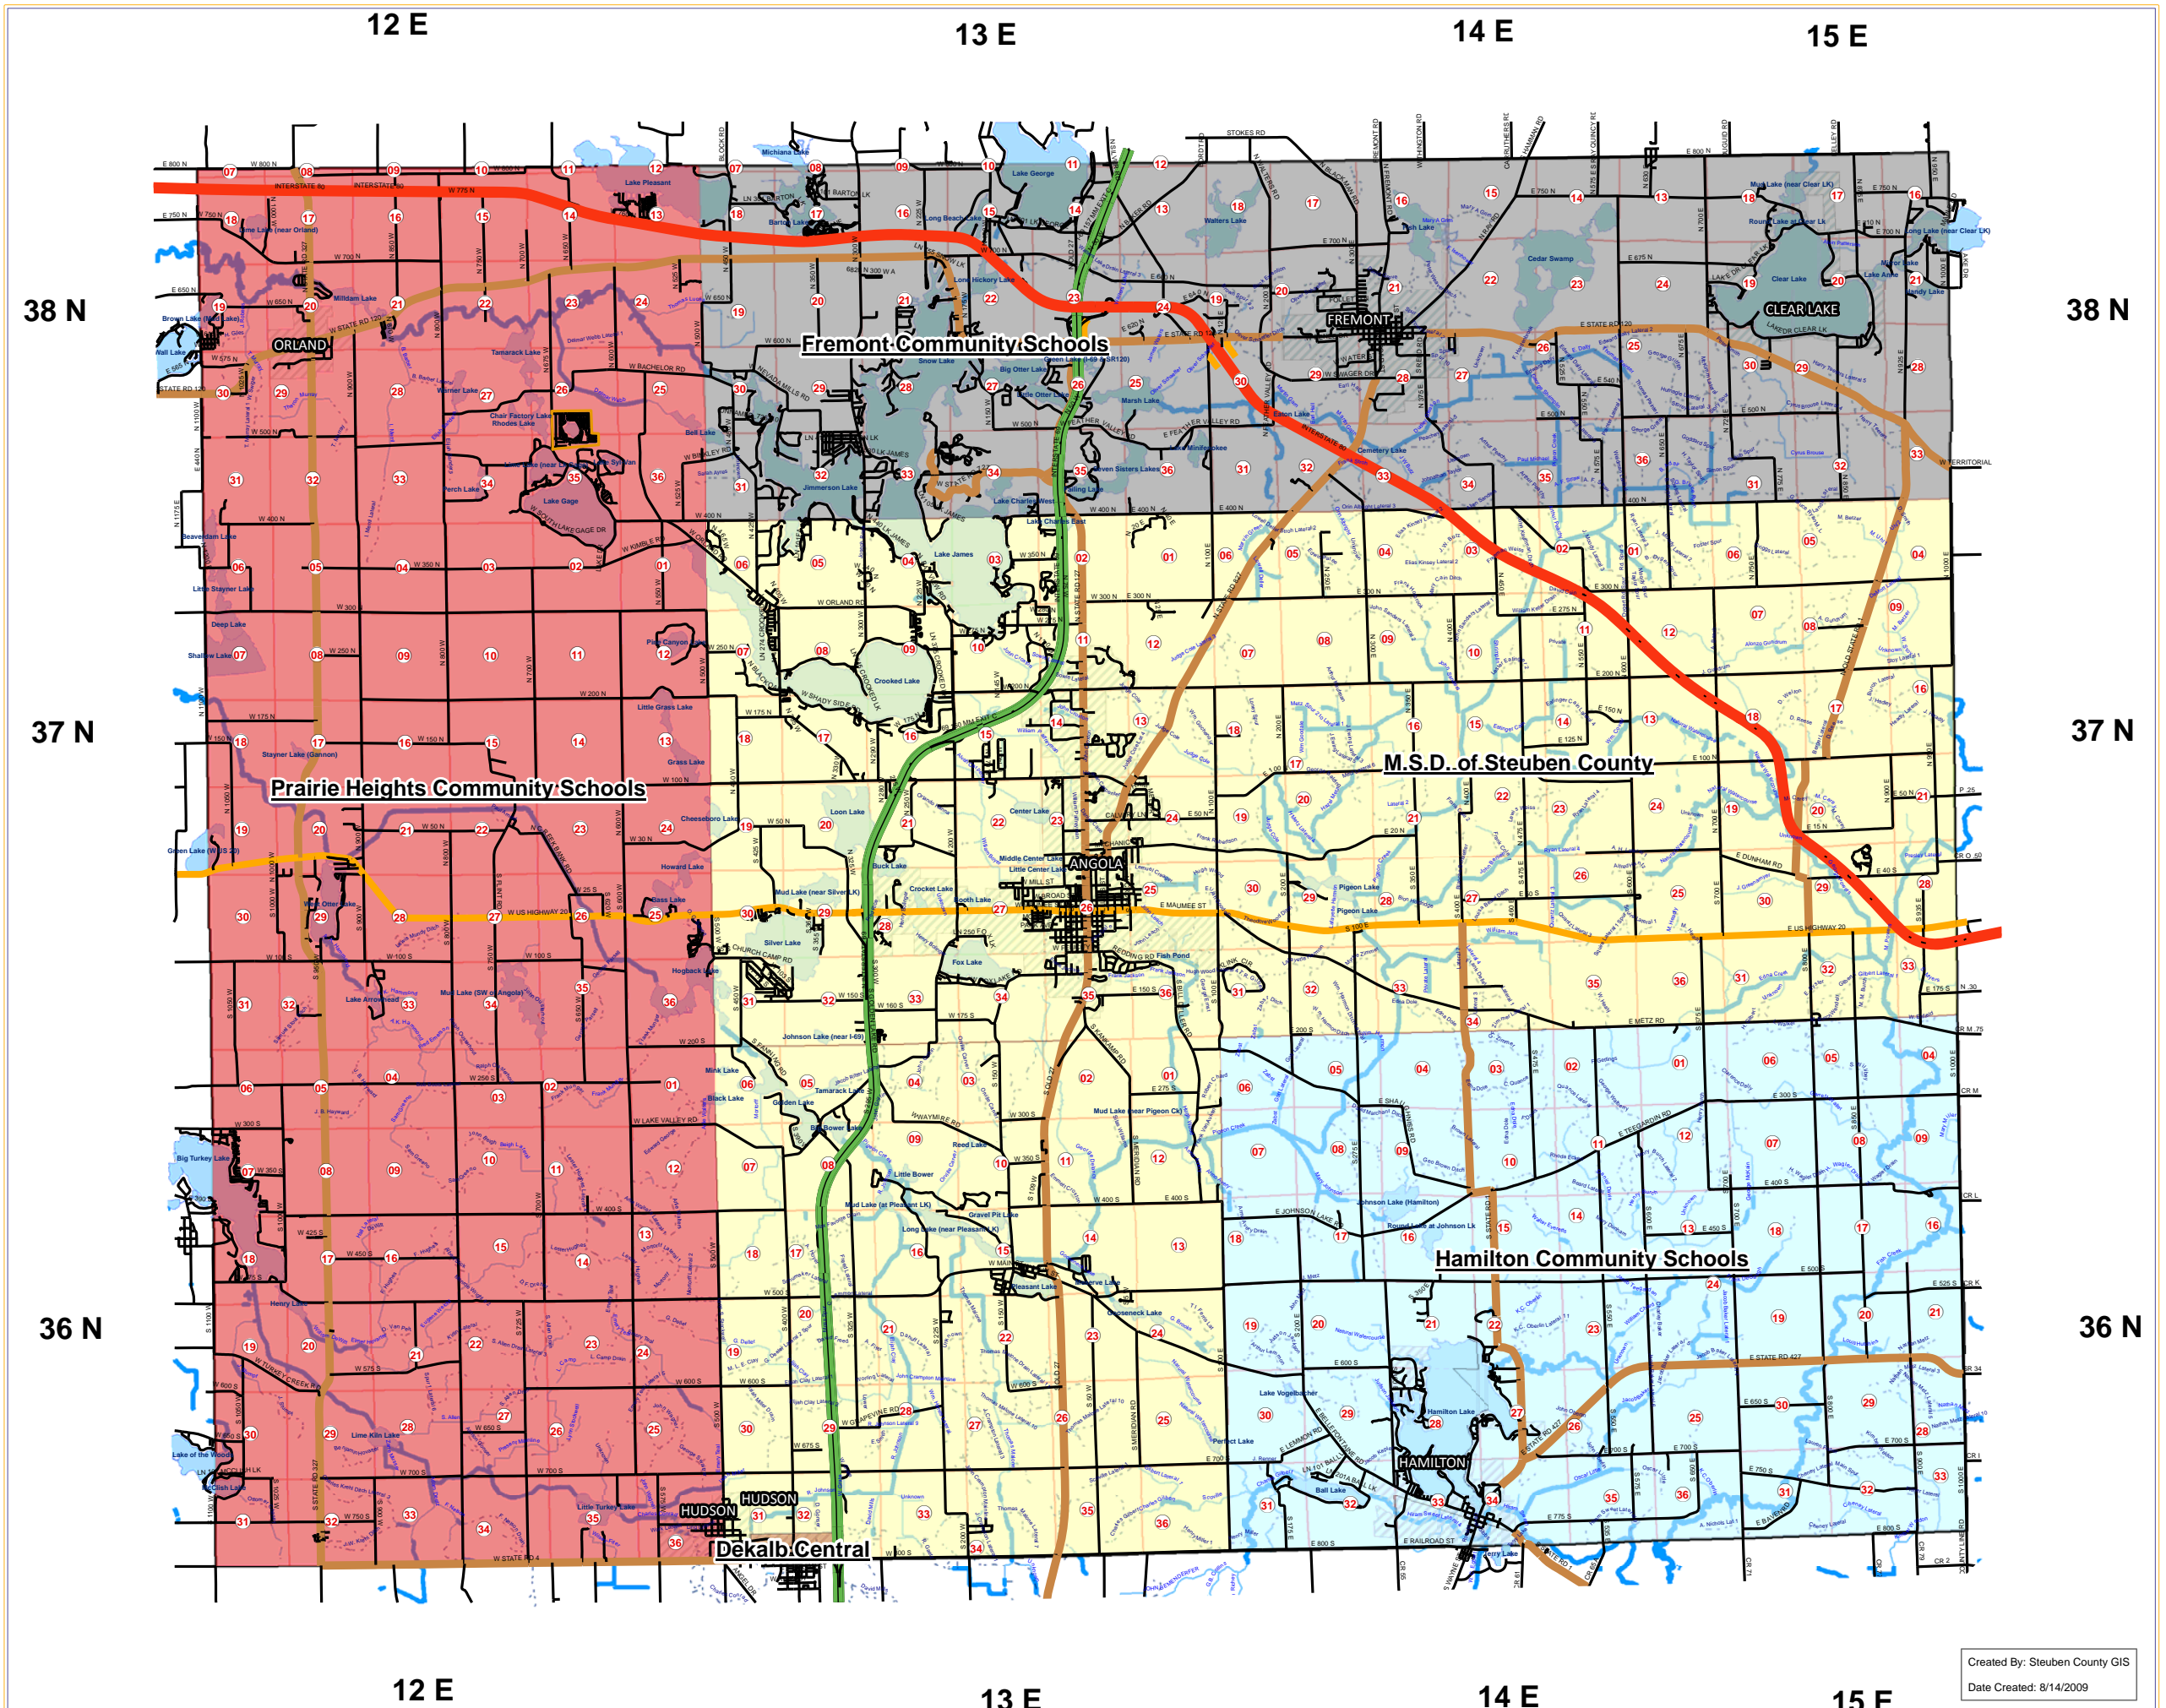

STEBEN COUNTY, INDIANA

CLASS	
	FEDERAL HWY
	ST HWY
	TOLL ROAD
School Dist	
	Dekalb Central
	Fremont Community Schools
	Hamilton Community Schools
	Prairie Heights Community Schools
	M.S.D. of Steuben County
	Lakes
	County
	Tiled Drain
	Open Ditch
	River
	Other Roads